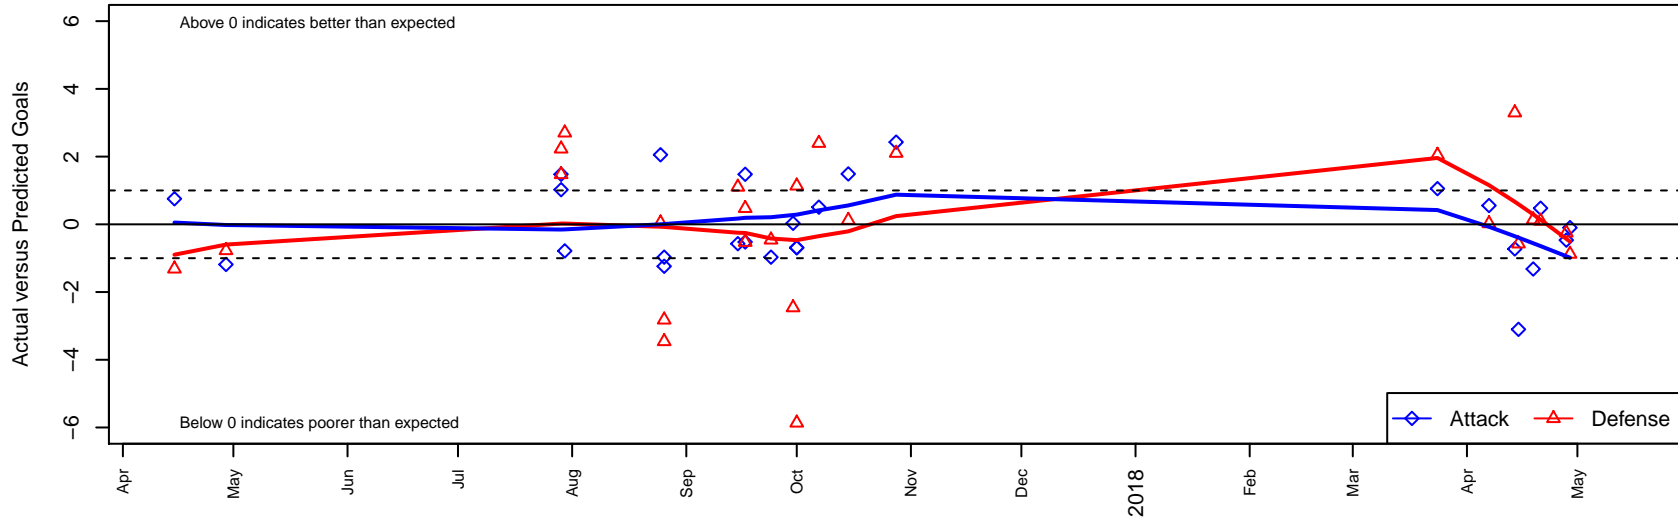

FC Spokane Black Sauther B05

FC Spokane
 Spokane, WA
 B05 total strength=576
 attack=0.57 defense=0.37
 fall league = PSPL Copa 1 – East Blue U13
 spr league = Spr PSPL EWA – '05 Copa 2 – East U13
 notes= Sauther 2016

FC Spokane Black Sauther B05
 Dots are actual minus expected GF (blue circles) and GA (red triangles).
 Blue line is smoothed change in attack strength. Red is smoothed change in defense strength.

**attack and defense variance (black dot)
relative to other teams
and top 10 in region**